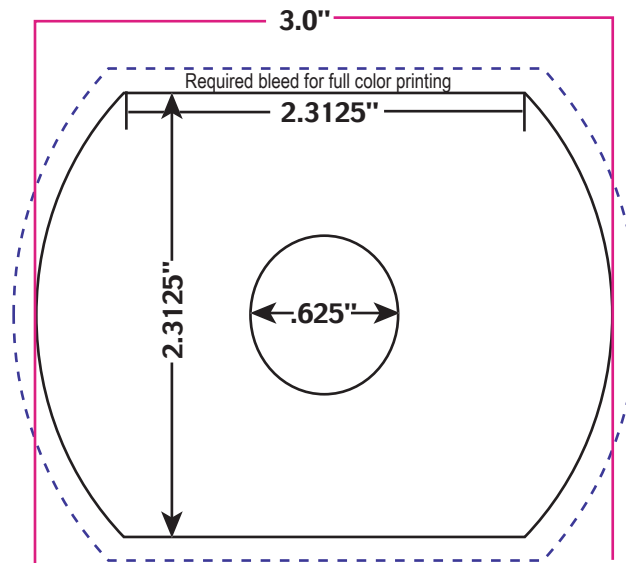

CD Mini Oval

Images must be 300 dpi
Bleed must extend to blue dotted line
and fill the center die cut space

JCS MEDIA SERVICES • 727.546.7900 / 800. 874.8466 • graphics@jgsmediaservices.com